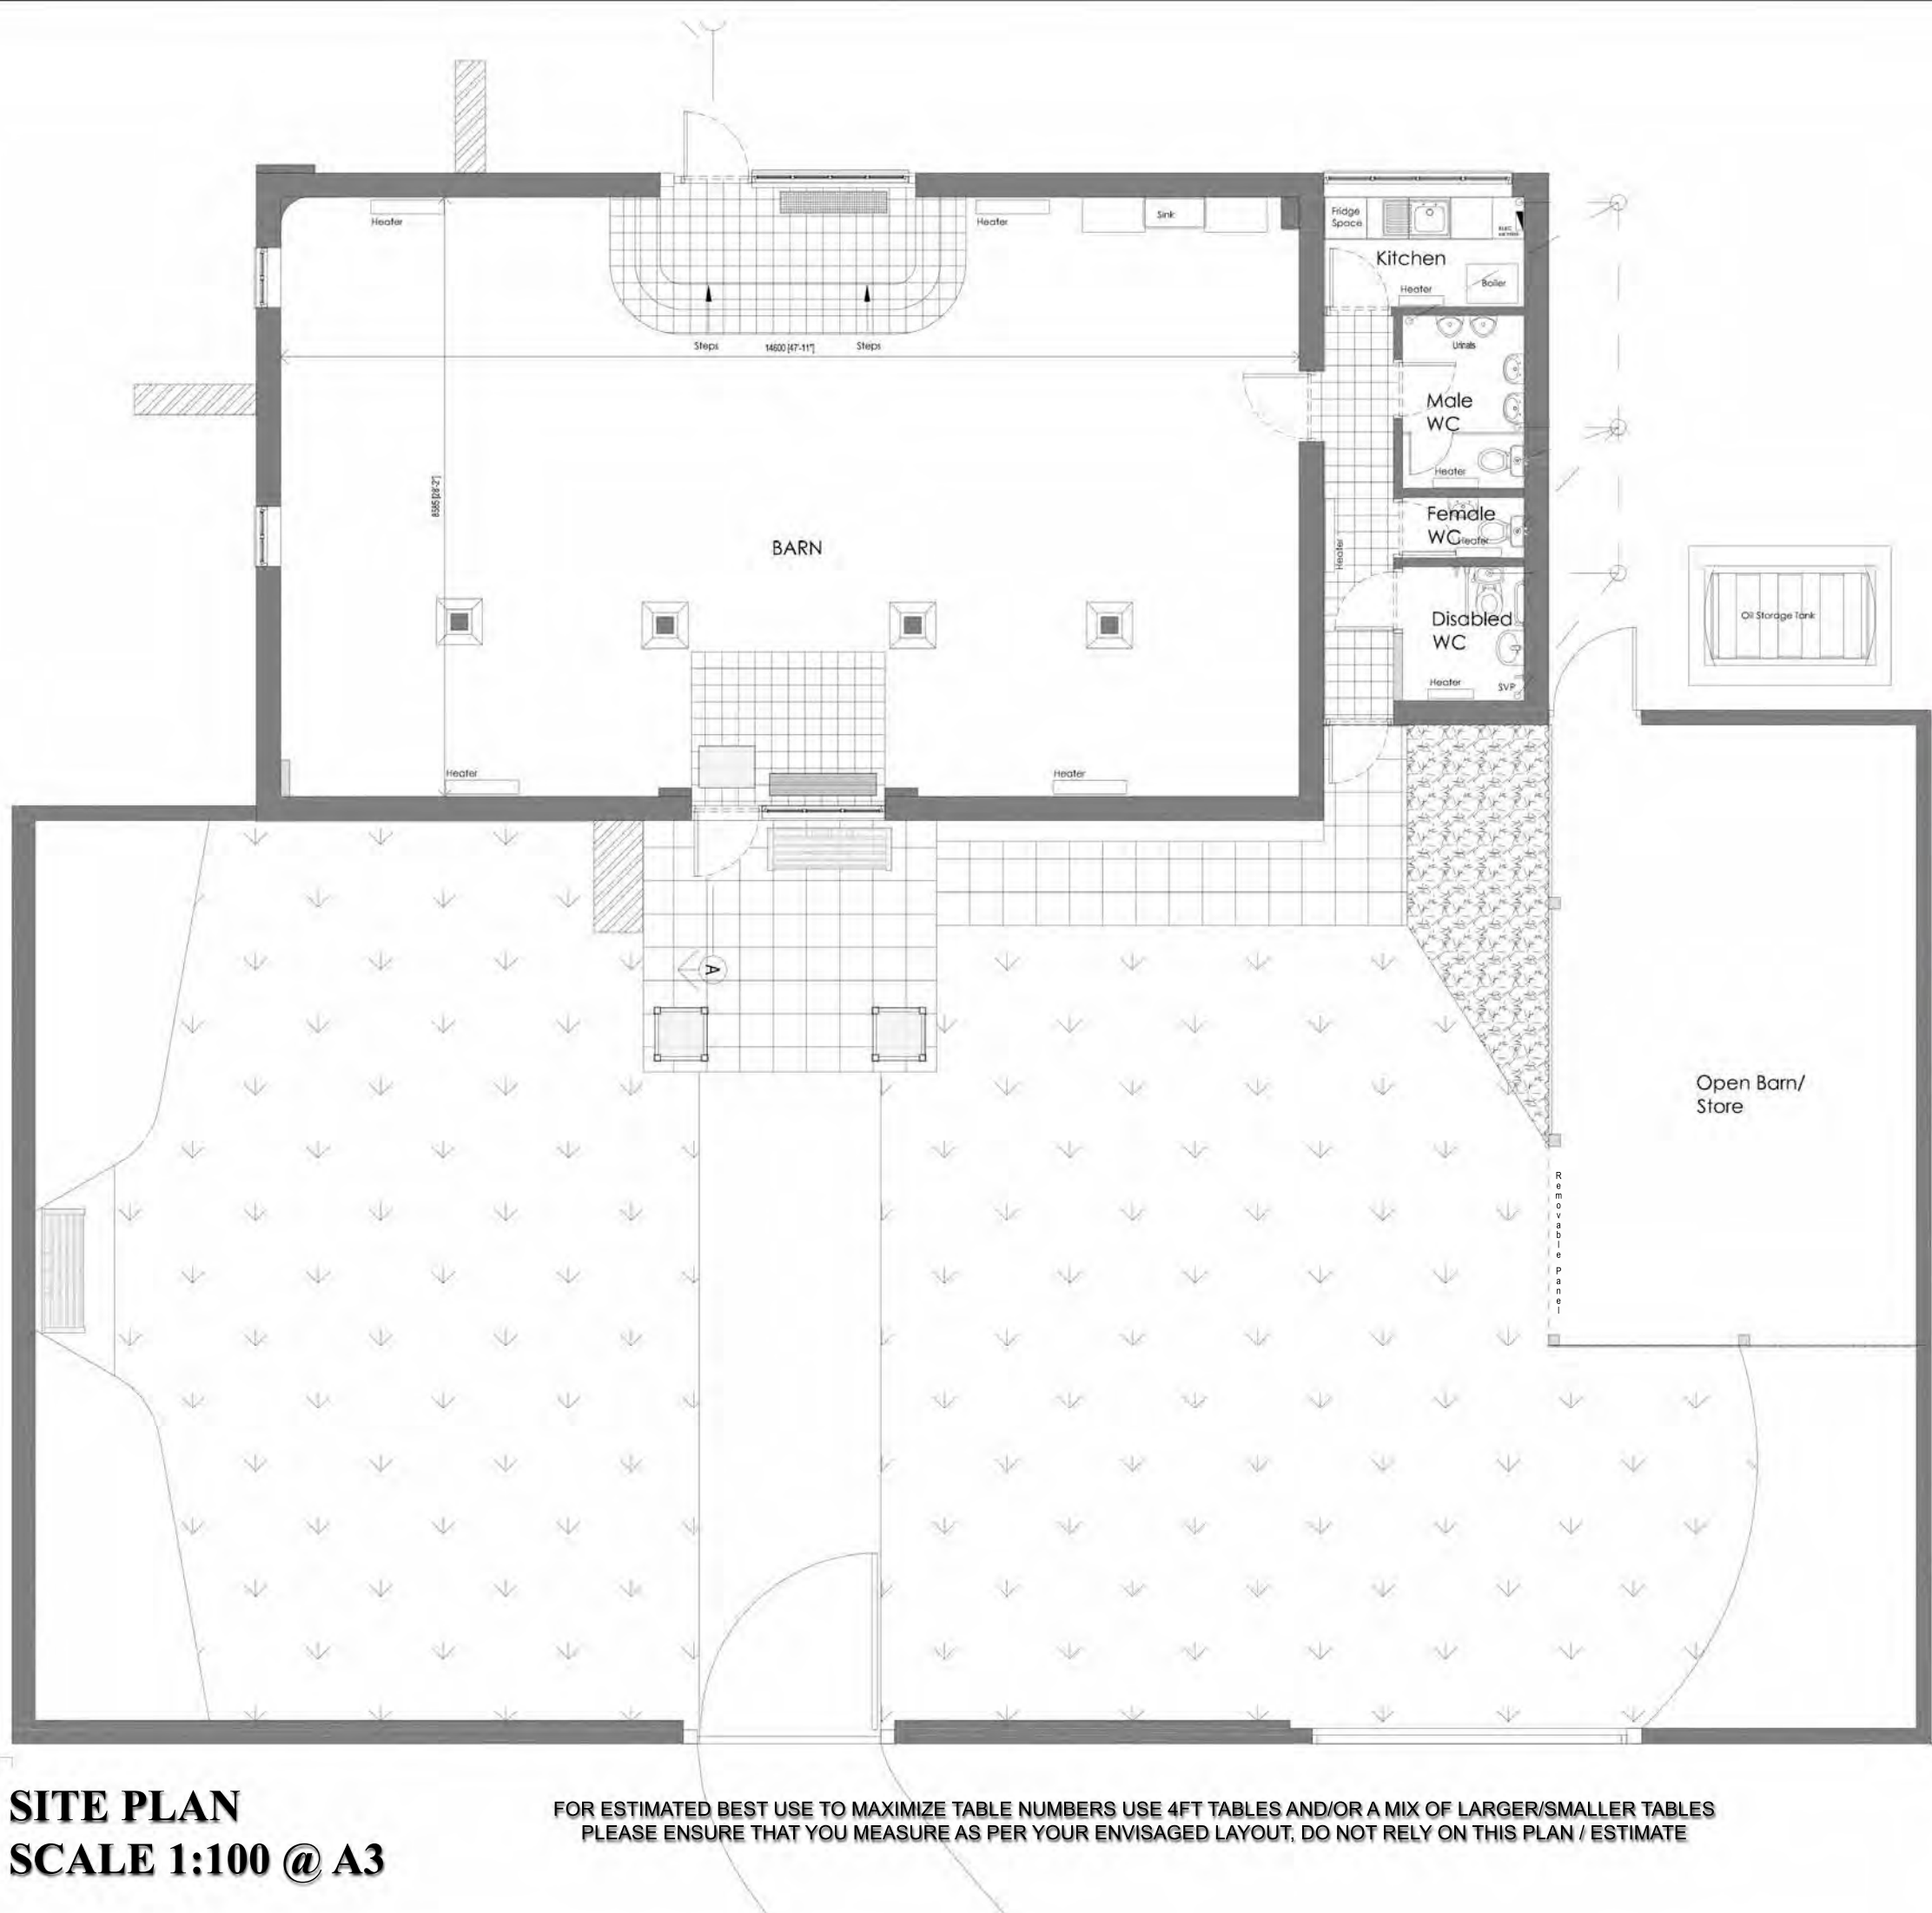

WOOD FARM BARN SITE PLAN

FILE REF	WFB EXISTING SITE PLAN V21-09-2012		
AUTHOR	EDWARD VERE NICOLL	DATE	21-09-2012
© CROWN COPYRIGHT LICENCE NUMBER 40006714 BENACRE FARMS CO			

SCALE 1 to 100 @ A3

THE BENACRE ESTATE

The Estate Office, Hall Farm, Benacre
Beccles, Suffolk NR34 7LJ

SITE PLAN
SCALE 1:100 @ A3

FOR ESTIMATED BEST USE TO MAXIMIZE TABLE NUMBERS USE 4FT TABLES AND/OR A MIX OF LARGER/SMALLER TABLES
PLEASE ENSURE THAT YOU MEASURE AS PER YOUR ENVISAGED LAYOUT, DO NOT RELY ON THIS PLAN / ESTIMATE