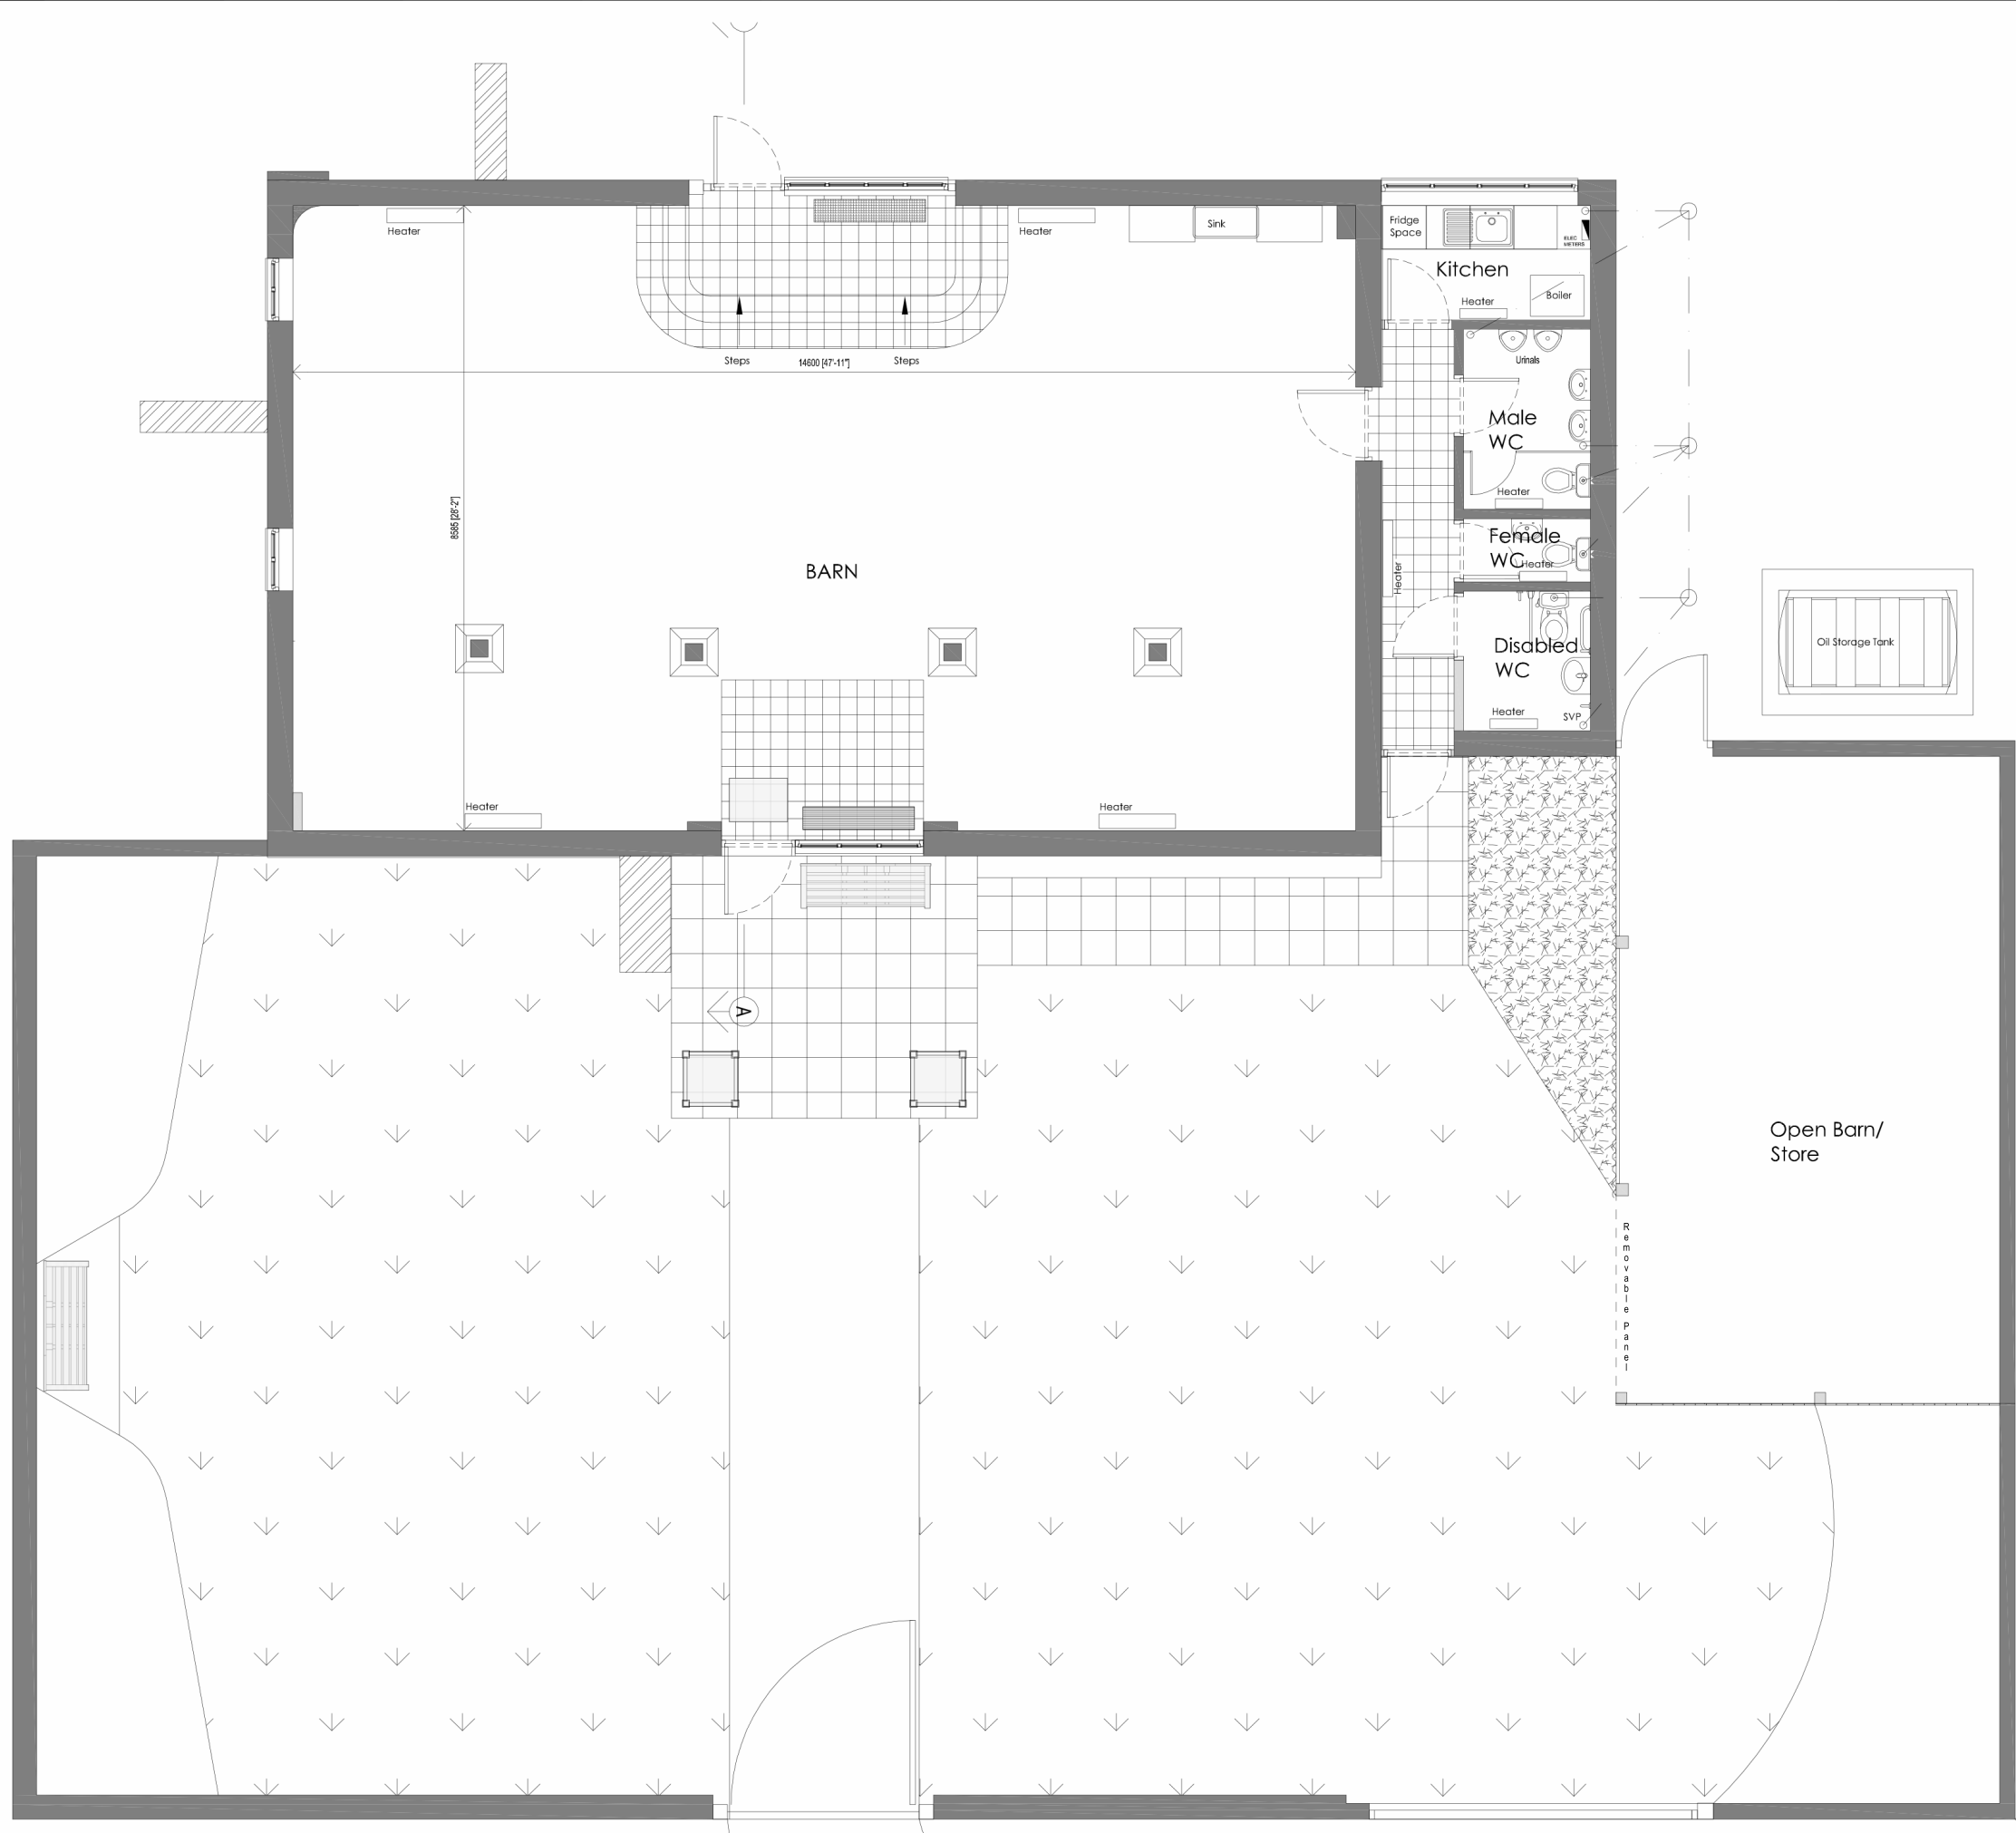

WOOD FARM BARN SITE PLAN

FILE REF	WFB EXISTING SITE PLAN V21-09-2012		
AUTHOR	EDWARD VERE NICOLL	DATE	21-09-2012
© CROWN COPYRIGHT LICENCE NUMBER 40006714 BENACRE FARMS CO			

SCALE 1 to 100 @ A3

THE BENACRE ESTATE

The Estate Office, Hall Farm, Benacre
Beccles, Suffolk NR34 7LJ

SITE PLAN
SCALE 1:100 @ A3

FOR ESTIMATED BEST USE TO MAXIMIZE TABLE NUMBERS USE 4FT TABLES AND/OR A MIX OF LARGER/SMALLER TABLES
PLEASE ENSURE THAT YOU MEASURE AS PER YOUR ENVISAGED LAYOUT, DO NOT RELY ON THIS PLAN / ESTIMATE